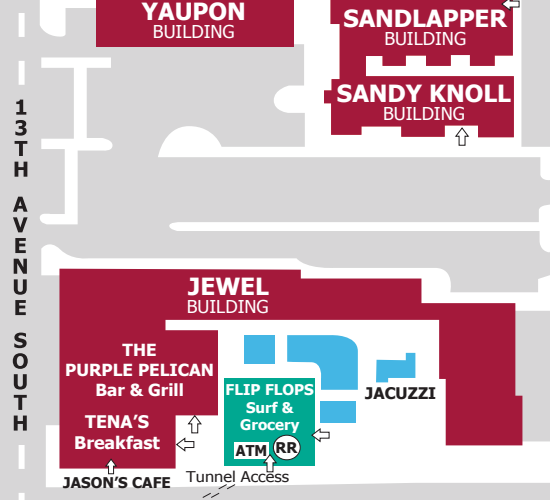

# Sea Mist Property Map

**LEGEND:** E = Elevator CR = Changing Room RR = Restroom  
ATM = Automatic Teller Machine

## KINGS HIGHWAY US 17 BUSINESS

**GUEST VILLA**  
**SAND DOLLAR BUILDING**

**Between 14th & 15th Avenue South**

- Guest Villa 2 floors 80500
- Sand Dollar Building 2 floors 61101- 61202

**Between 13th & 14th Avenue South**

**Between 11th & 12th Avenue**

- Suite 1 floor 80706
- Suite 1 floor 80705
- Suite 1 floor 80704
- Suite 1 floor 80703
- Suite 1 floor 80708
- Suite 1 floor 80707
- Suite 1 floor 80702
- Guest House 1 floor 80701
- Seagull House 2.5 floors 80700
- Sandfiddler Cottage 1 floor 67101- 67102
- Sands Building 2 floors 80101- 80213

Atlantic Ocean