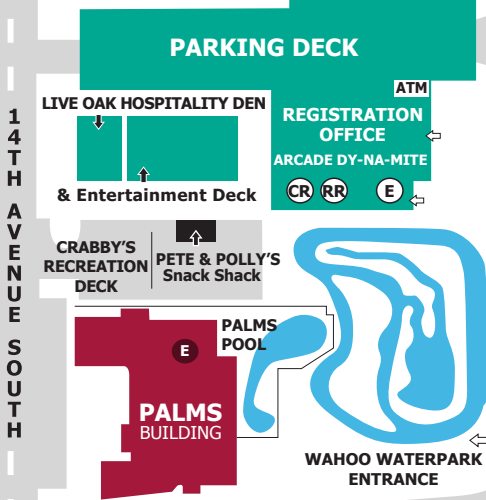

# Sea Mist Property Map

**LEGEND:** E = Elevator CR = Changing Room RR = Restroom  
ATM = Automatic Teller Machine

## KINGS HIGHWAY US 17 BUSINESS

**GUEST VILLA**  
**SAND DOLLAR BUILDING**

**Between 14th & 15th Avenue South**

- Guest Villa 2 floors 80500
- Sand Dollar Building 2 floors 61101- 61202

**Between 13th & 14th Avenue South**

- Palms Building 7 floors 62101 - 62709
- Sandcastle West Wing 8 floors 10117 - 10826
- Sandcastle East Wing 10 floors 10111 - 11016
- Dunes Building 6 floors 40101 - 40608
- Spray Building 6 floors 10101 - 10603

Atlantic Ocean