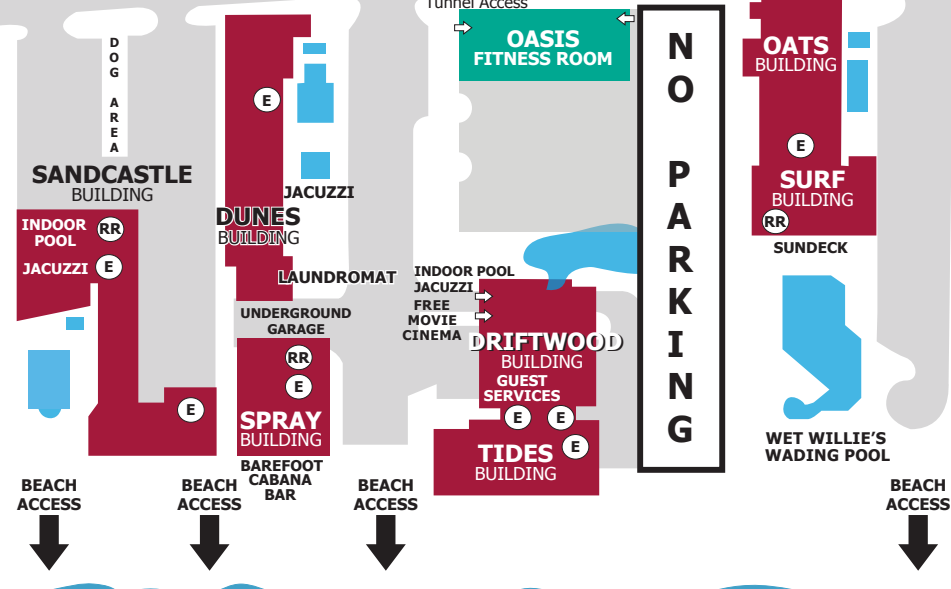

# Sea Mist Property Map

**LEGEND:** E = Elevator CR = Changing Room RR = Restroom  
ATM = Automatic Teller Machine

## KINGS HIGHWAY US 17 BUSINESS

**GUEST VILLA**  
**SAND DOLLAR BUILDING**

**Between 14th & 15th Avenue South**

- Guest Villa 2 floors 80500
- Sand Dollar Building 2 floors 61101- 61202

**Between 13th & 14th Avenue South**

**Between 12th & 13th Avenue South**

- Chestnut Cottage 1 floor 80600
- Yaupon Bungalows 2 floors 65101 - 65108
- Sandlapper Building 2 floors 66101 - 66205
- Sandy Knoll Building 1 floor 63101 - 63104
- Jewel Building 2 floors
- Driftwood Building 16 floors 50401 - 51613
- Tides Building 11 floors 20101 - 21201
- Oats Building 5 floors 32101 - 32502
- Surf Building 6 floors 31101 - 31605

Atlantic Ocean