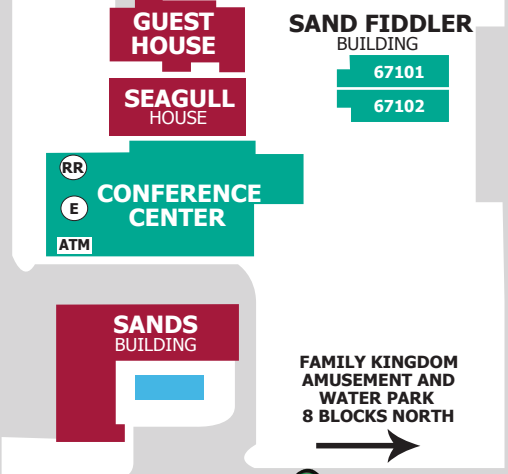

# Sea Mist Property Map

**LEGEND:** E = Elevator CR = Changing Room RR = Restroom  
ATM = Automatic Teller Machine

## KINGS HIGHWAY US 17 BUSINESS

**GUEST VILLA**  
**SAND DOLLAR BUILDING**

**Between 14th & 15th Avenue South**

- Guest Villa 2 floors 80500
- Sand Dollar Building 2 floors 61101- 61202

**Between 13th & 14th Avenue South**

**Between 11th & 12th Avenue**

- Suite 1 floor 80706
- Suite 1 floor 80705
- Suite 1 floor 80704
- Suite 1 floor 80703
- Suite 1 floor 80708
- Suite 1 floor 80707
- Suite 1 floor 80702
- Guest House 1 floor 80701
- Seagull House 2.5 floors 80700
- Sandfiddler Cottage 1 floor 67101- 67102
- Sands Building 2 floors 80101- 80213

Atlantic Ocean